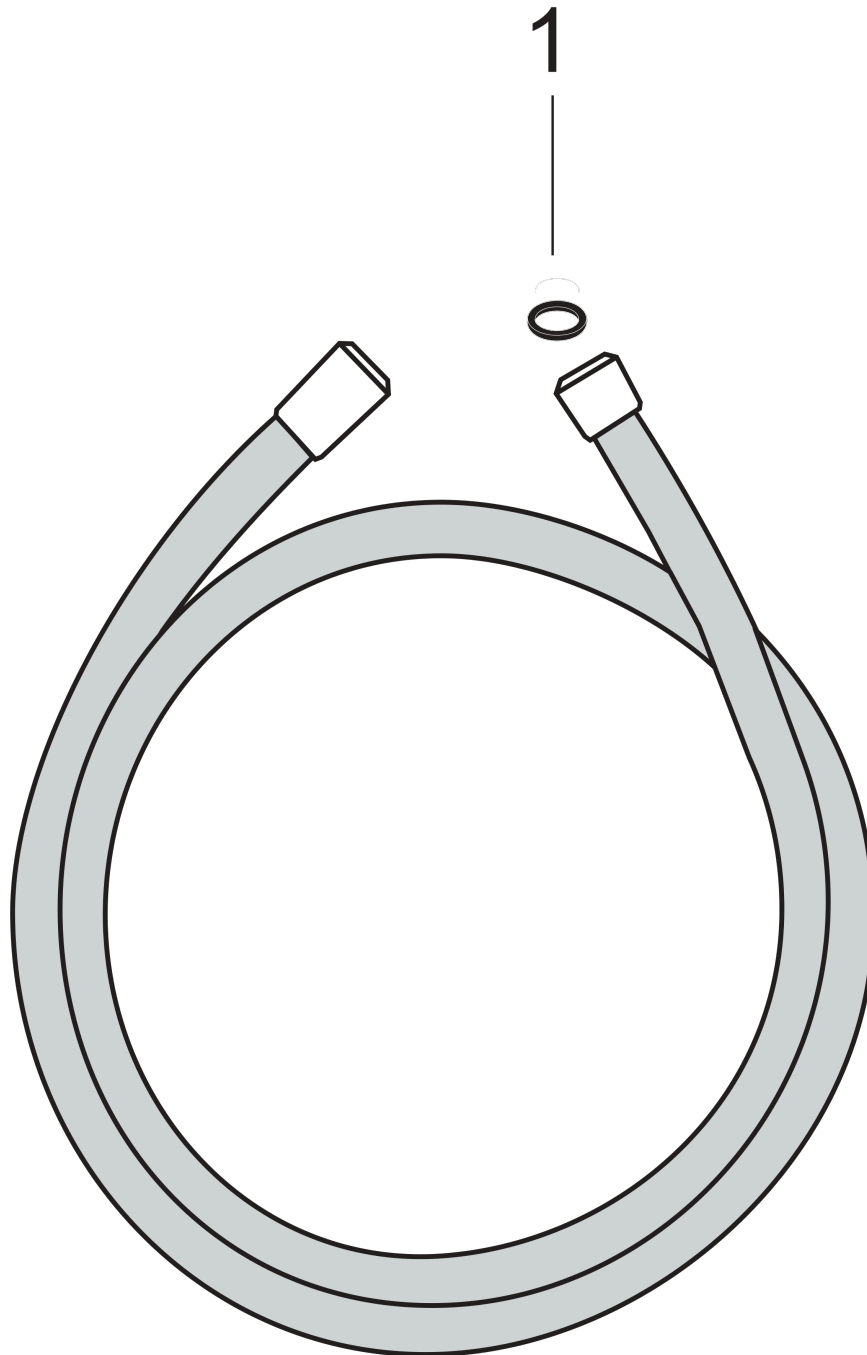

Isiflex

Shower hose 125 cm

Surfaces: **Brushed Black Chrome** Article Number: **28272340**

Description

product features

- high-quality shower hose
- with plastic coating, easy to clean
- shower hose length: 1.25 m
- pivot connector prevent hose from tangling
- kink-protected

Design awards

Product image

Scale drawing

Isiflex
Shower hose 125 cm
 Surfaces: **Brushed Black Chrome** Article Number: **28272340**

Exploded Drawing

Year of production: >11/16

Isiflex

Shower hose 125 cm

Surfaces: **Brushed Black Chrome**

Article Number: **28272340**

Spare part list

Year of production: >11/16

Pos.	Description	Article Number	Price	PU
1	seal	98058000	-	1