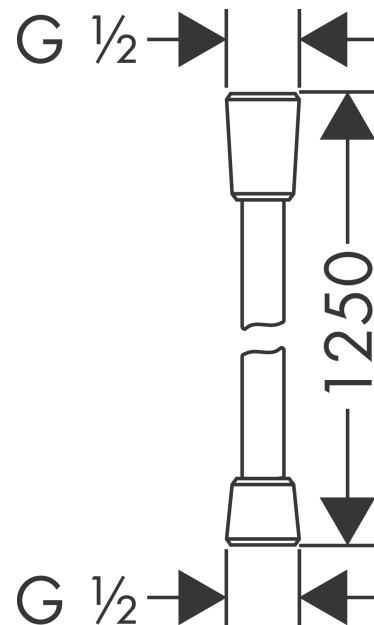

Isiflex

Shower hose 125 cm

Surfaces: **Brushed Black Chrome** Article Number: **28272340**

Description

product features

- high-quality shower hose
- with plastic coating, easy to clean
- shower hose length: 1.25 m
- pivot connector prevent hose from tangling
- kink-protected

Design awards

Product image

Scale drawing

Isiflex
Shower hose 125 cm
 Surfaces: **Brushed Black Chrome** Article Number: **28272340**

Exploded Drawing

Year of production: >11/16

Isiflex

Shower hose 125 cm

Surfaces: **Brushed Black Chrome**

Article Number: **28272340**

Spare part list

Year of production: >11/16

Pos.	Description	Article Number	Price	PU
1	seal	98058000	-	1